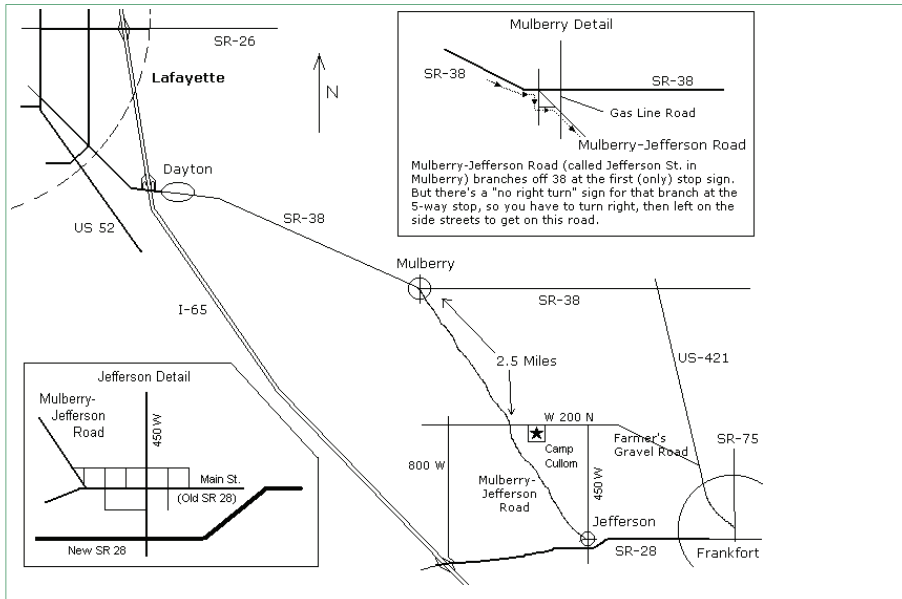

About Prairie Grass Observatory

Latitude: N40°18'48"
Longitude: W86°38'05"
Elevation: 249 m (817 ft.)

Prairie Grass Observatory is located between Mulberry and Frankfort, Indiana on the grounds of Camp Cullom, a youth camp owned by the Clinton County Foundation for Youth (a United Way Agency). It is an official asteroid tracking and dis-